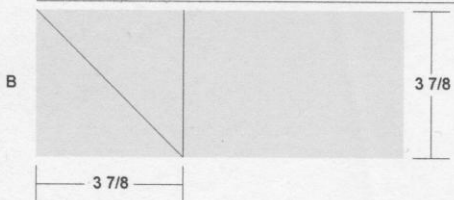

Here are the patterns for the stars that can be used in the Veteran's quilts we will be making on March 19th. These will not print out accurately, they are just for information. Wanda

Unnamed

Key Block (1/5 actual size)

Cutting Diagrams

Patch Count