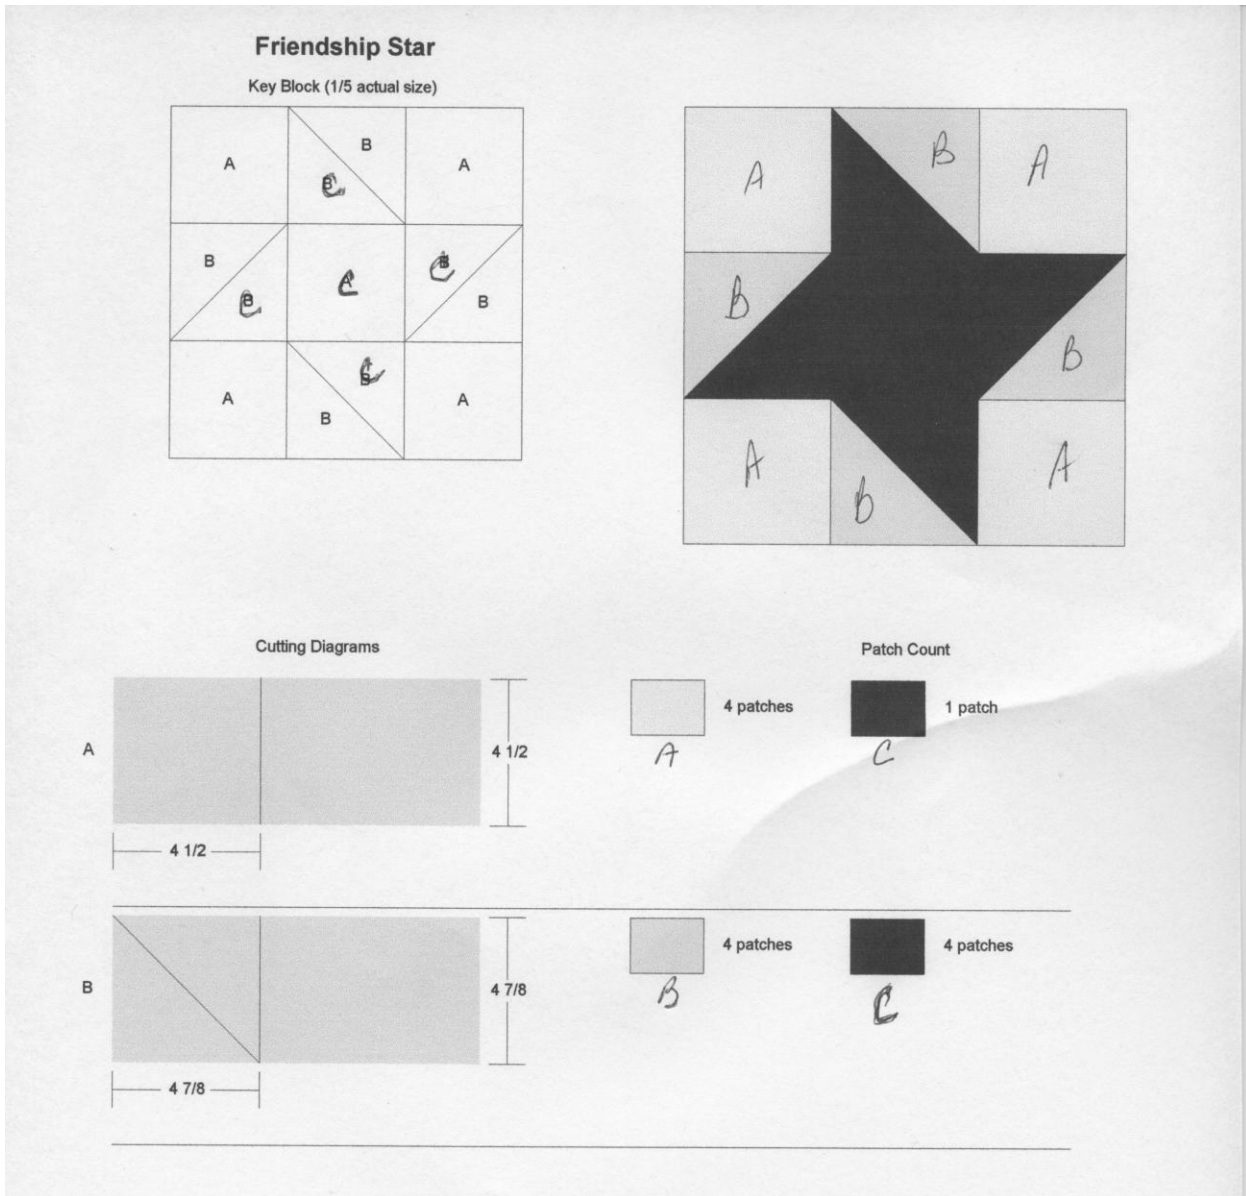

Here are the patterns for the stars that can be used in the Veteran's quilts we will be making on March 19th. These will not print out accurately, they are just for information. Wanda

Unnamed

Key Block (1/5 actual size)

Cutting Diagrams

Patch Count