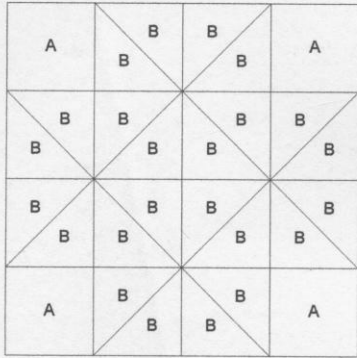

Here are the patterns for the stars that can be used in the Veteran's quilts we will be making on March 19th. These will not print out accurately, they are just for information. Wanda

Unnamed

Key Block (1/5 actual size)

Cutting Diagrams

Patch Count